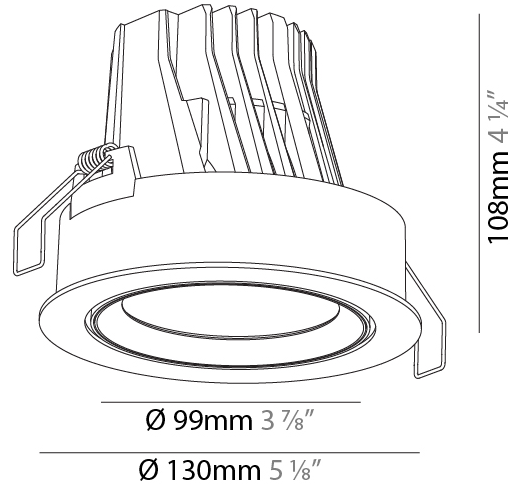

PHYSICAL

Shape: Round
Diameter (mm): 130
Diameter (in): 5 1/8
Height (mm): 108
Height (in): 4 1/4
Ceiling Thickness (mm): 10 / 12.5 / 15
Ceiling Thickness (in): 3/8 or 1/2 or 9/16
Min. Recessing Depth (mm): 130
Min. Recessing Depth (in): 5 1/8
Light Distribution: Adjustable / Downlight
Weight (kg): 0.707
Weight (lbs): 1.56
Fixture Finish: SSR / BKV / CWI / CRY / HAB / UFT / ITA / RUA / FTG / MYG / LOD / PUS / FRO / FUP / KIA / POP / BLS / SPG / MEY / GOH / GUM / CHC / COM / ABZ / JAG / OBR / MOS / ROR
Fixture Material: Aluminum Die Cast
Cut-out Measurements: 120mm / 4 3/4"

ELECTRICAL

Lamp Type: LED (Zhaga Standard)
Input Wattage (W): 28.6
Total Output Wattage (W): 26
Dimming: Tri-Mode (Non-Dimming and Phase Dimming (120Vac only) and 0-10V Dimming)
Driver Included: No
Driver Location: Recessed Housing
Driver Type: Constant Current - Universal
Driver Class: Class 2
Housing: See components
Input Voltage (V): 120 - 277
Constant Current (MA): 700

LED

Number of LEDs: 1
Color Temperature (°K): 2700 / 3000 / 3500 / 4000
Max. Delivered Lumen (lm): 2960 / 3030 / 3185 / 3250
CRI: >90 CRI
Lamp Life (hrs): 50000

OPTICAL

Reflector: 18 / 26 / 40
Adjustability: Rotational 355°; Tilt 30°

RATINGS AND CERTIFICATIONS

Certified By: Certified for North American Standards
IP rating: IP20

PROJECT
TYPE
SPECIFIER
QUANTITY
DATE

120mm 4 3/4"

130mm 5 1/8"

10 | 15mm 3/8" 9/16"

30° 355°

A